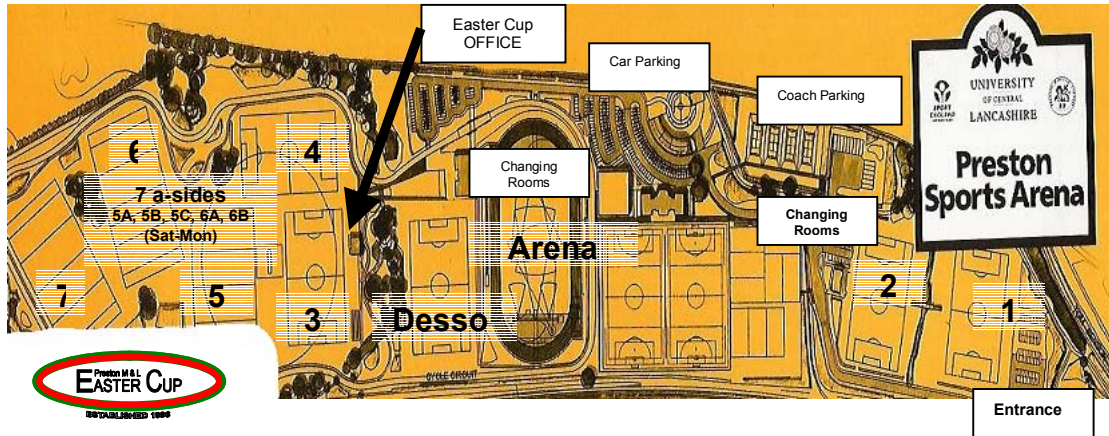

ESTABLISHED 1996

www.eastercup.co.uk

PRESTON M & L EASTER CUP VENUE

Preston Uclan Sports Arena, Tom Benson Way, Preston PR2 1SG

Directions to Arena

Preston Sports Arena is situated some 2 miles outside Preston Town Centre and 10 minutes from the M6/M55 (J32).

Leave the M6 at J32 (M55)

Come straight off the M55 at J1 (A6 Preston) follow slip road left to roundabout

Take left exit – Eastway (B6241)

Follow signs B6241 Preston onto Tom Benson Way (signposted Preston Sport Arena)

Preston Sports Arena is on your right